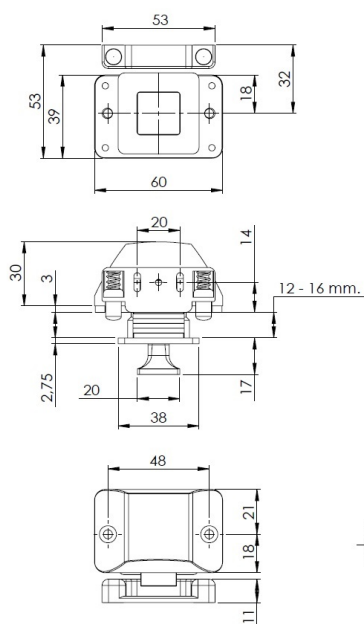

PRODUCT SHEET

Description:

Push Lock "RV", F/12-16 mm, Black, Square Zamak Knob & Grey ABS Housing, Incl. Grey ABS Spring Tension Striker & 3mm, Panel Reduction Spacer in Grey ABS

Item number:

14.03.066-0

Units	Box	Carton	HS Code	Barcode
Pcs.	10	100	8301300000	 5704866512978

Illustrated below in open position.

Distance plate to be used by 12 - 13 mm. installation

Illustrated above in locked position.

SISO A/S